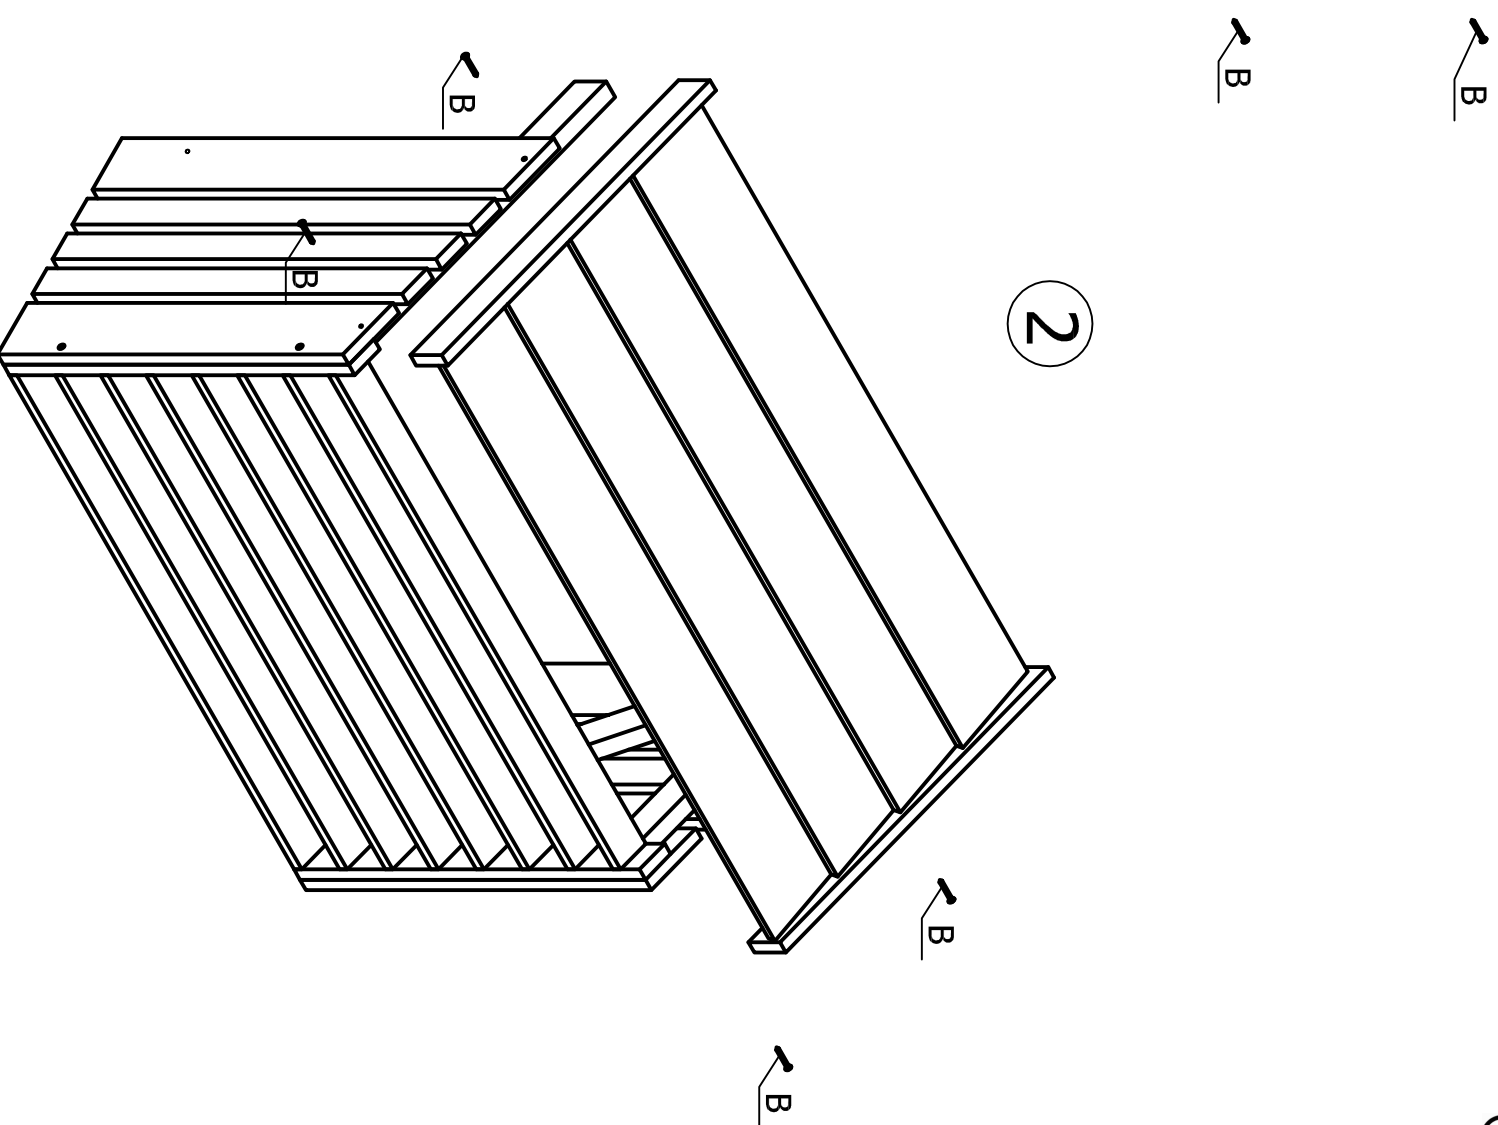

Conditioner box 42x104x72.5 cm

1

2

- A  8 Screws 70mm
- B  16 Screws 50mm
- C  x 2 pcs
- D  x 2 pcs
- E  x 2 pcs
- F  x 2 pcs