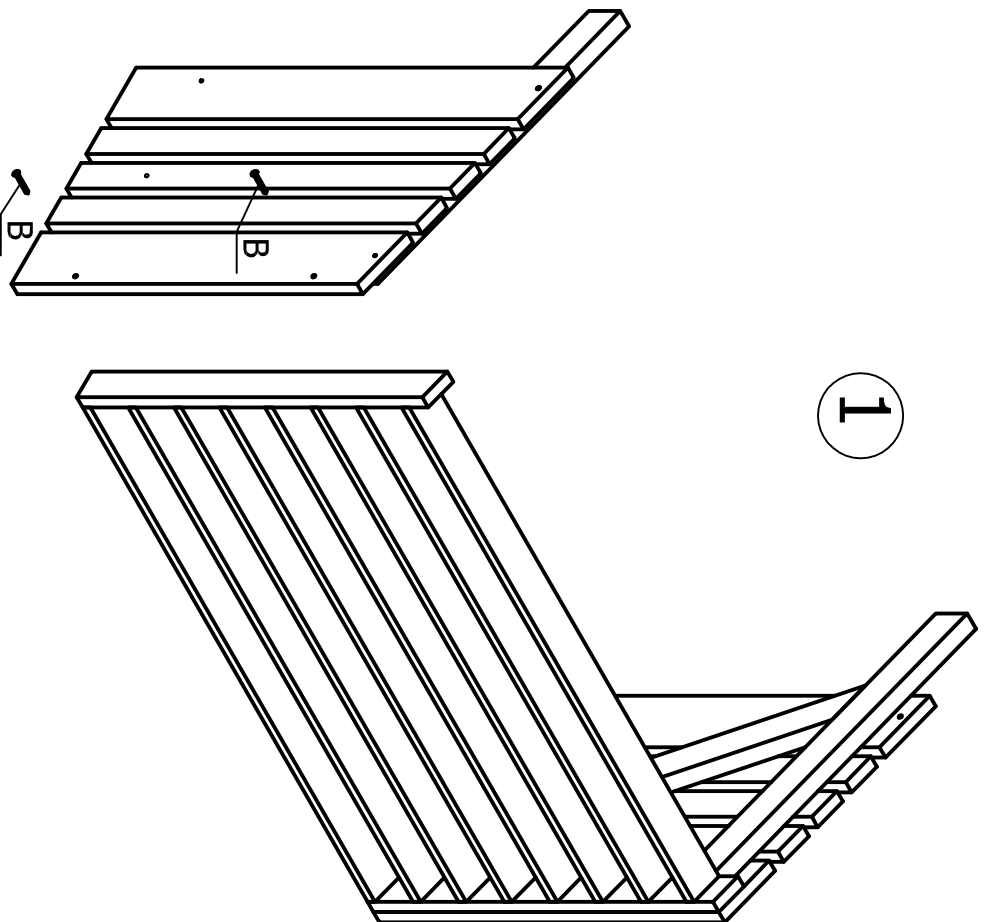

Conditioner box 42x104x72.5 cm

1

2

- A  8 Screws 70mm
- B  16 Screws 50mm
- C  x 2 pcs
- D  x 2 pcs
- E  x 2 pcs
- F  x 2 pcs